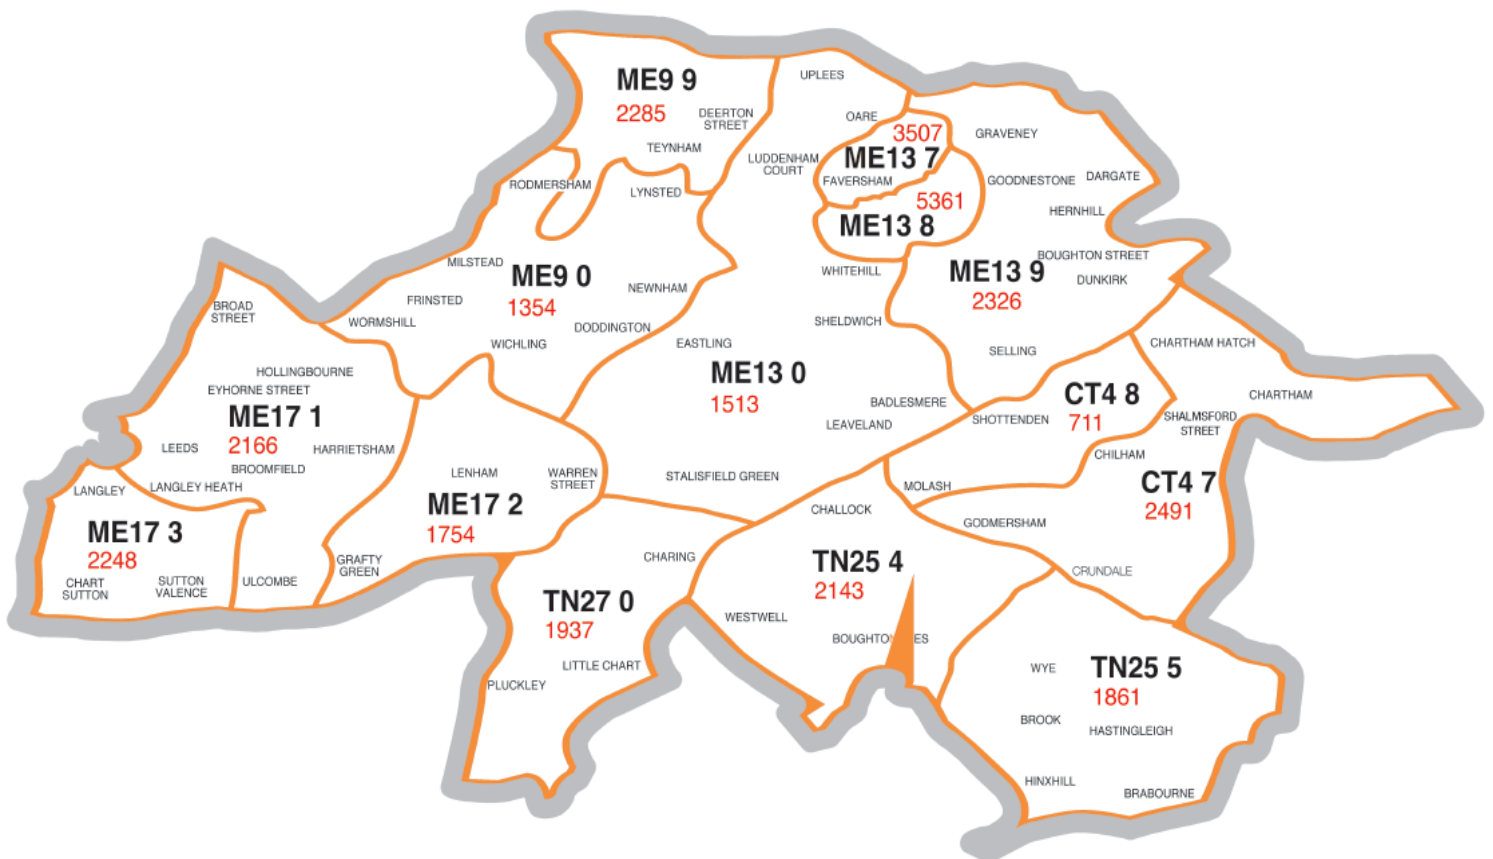

£150+VAT

2 col x 10cm
94mm x 100mm

£130+VAT

Royal Mail Distribution Areas

31,500 copies delivery by Royal Mail and can be picked up at many pick-up points in the region

Black numbers = Postcodes

Red numbers = Number of properties receiving North Downs Ad

All residents and business properties are covered within the postcode areas.

Collection Points

ASHFORD

- Co-op Stores
- Tims Fish Bar
- Milbourne Equine
- The Honest Miller

BEARSTED

- Taylors Newsagents
- Newnham Court Inn

BETHERSDEN

- Bethersden Post Office

BROOK

- The Honest Miller

CANTERBURY

- Morrisons
- Asda
- Sainsbury's

CHALLOCK

- Challock Post Office
- The Halfway House